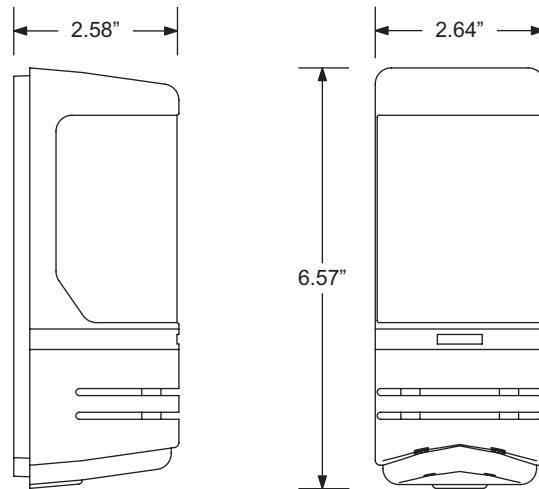

All specifications and design details are subject to change without prior notice. All rights reserved. © 11.04

INNOVATION. NOT IMITATION.