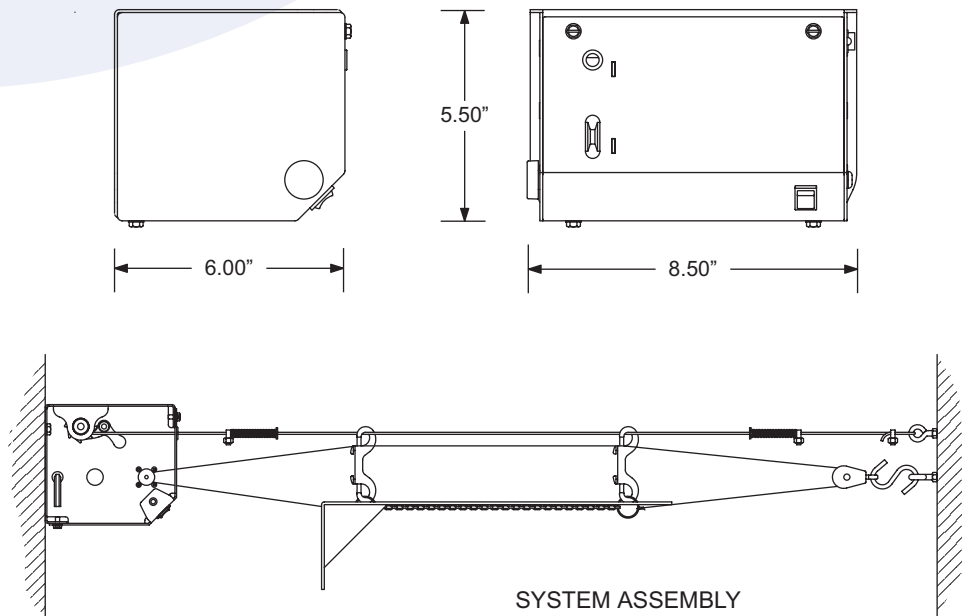

Cable System Target Retrieval Kit

Model CRS9100

TECHNICAL DATA

AT A GLANCE

- Complete one position target retrieval system
- Reliable yet inexpensive
- Compact motor housing constructed of 14-gauge steel
- Battery-powered DC motor with charger included

FINISH:

Motor Housing: Pebbled Black Powder Coat

SIZE:

Motor Housing:
6.00"L x 8.50"W x 5.50"H

WEIGHT:

Motor Housing: 14 lbs

INNOVATION. NOT IMITATION.

Cable System Target Retrieval Kit
Model CRS9100

ARCHITECTS' & ENGINEERS' SPECS

The Cable System Target Retrieval Unit shall be easy to install. Downrange components shall not be ballistic-rated and shall be replaceable with off-the-shelf items available at most local hardware stores. The DC motor shall be battery-powered. A battery charger that plugs into a standard 120VAC outlet shall be included. All mounting hardware and instructions shall be supplied. The compact motor housing shall be constructed of 14-gauge steel. The target shall be stapled directly to the target carrier, which shall be constructed of cardboard. The target carrier shall be moved downrange or back toward the firing line by pressing the switch located on the front of the motor housing. Releasing the switch shall allow the target to coast to a stop.